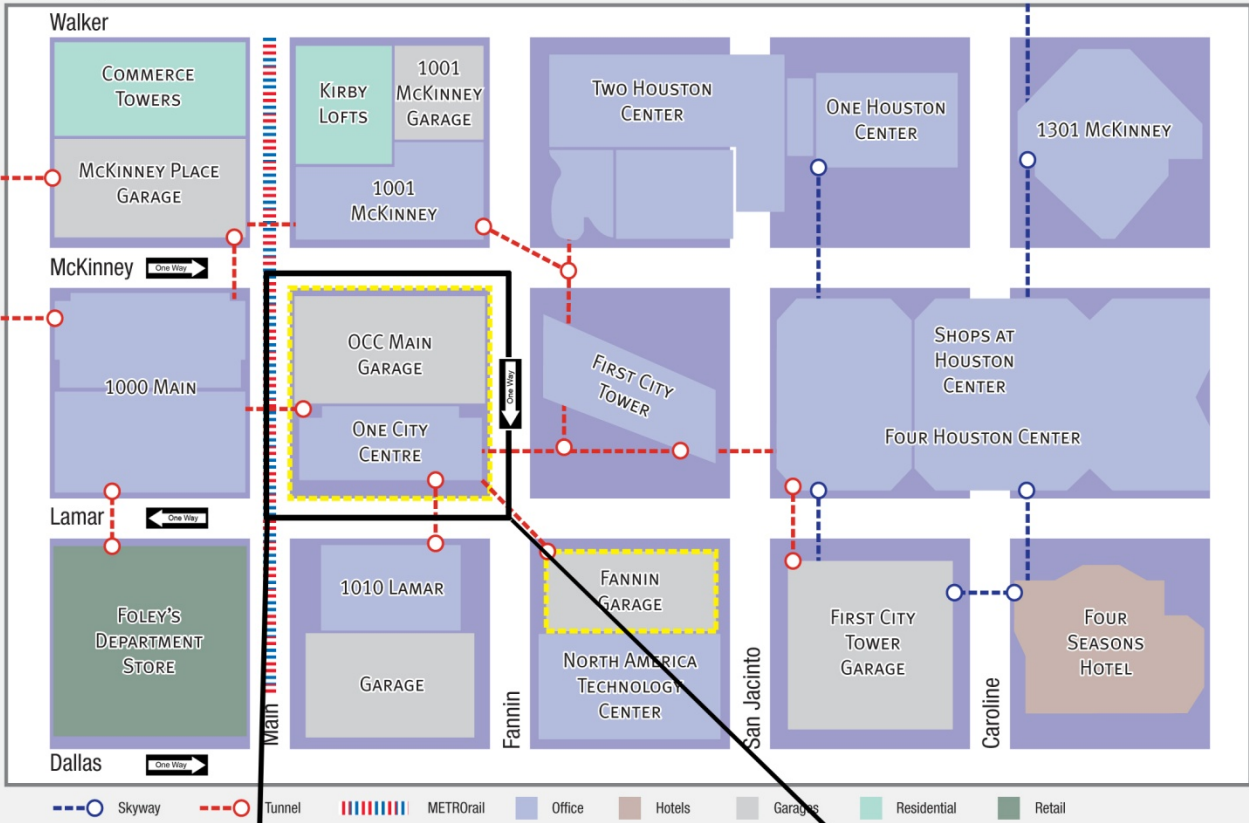

One City Centre - Visitor Parking

Additional visitor parking is located throughout the garage. Immediately down the ramp when you enter, you will see signs that say 1Hr. parking. Also any space that does not have a "Reserved" sign can be used.